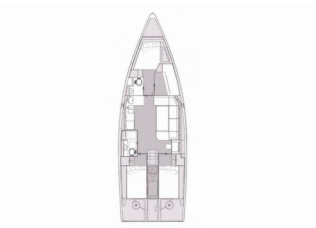

Web: [www.allure-navis.com](http://www.allure-navis.com)

<b>Yacht Base</b>	Marina Kornati, Biograd, Croatia
<b>Yacht ID</b>	5040
<b>Yacht Brands</b>	Elan Marine
<b>Yacht Name</b>	Scarlett
<b>Production Year</b>	2024
<b>Length</b>	45 Ft
<b>Cabins</b>	4
<b>Berths</b>	8 + 2
<b>Max Persons</b>	10
<b>WC/Shower</b>	2

**COMFORT:** Cockpit cushions

**DECK:** Anchor winch remote control, Bathing platform, Bimini top, Boat hook, Bosun's chair (Safe seat)(boatswain's chair), Cockpit grill, Cockpit table, Cockpit/stern, outside shower, Dinghy, Electric anchor windlass, Fenders, Main anchor, Main Deck Compass, Mooring ropes, Sea/Storm drogue anchor, Spare anchor (Reserve, Auxiliary anchor), Sprayhood, Teak cockpit