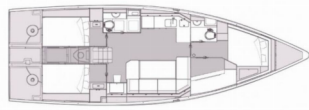

Yacht Base	Marina Kornati, Biograd, Croatia
Yacht ID	5039
Yacht Brands	Elan Marine
Yacht Name	Seppia
Production Year	2024
Length	45 Ft
Cabins	4
Berths	8 + 2
Max Persons	10
WC/Shower	2

COMFORT: Cockpit cushions

DECK: Anchor winch remote control, Bathing platform, Bimini top, Boat hook, Bosun's chair (Safe seat)(boatswain's chair), Cockpit fridge, Cockpit grill, Cockpit table, Cockpit/stern, outside shower, Dinghy, Electric anchor windlass, Fenders, Main anchor, Main Deck Compass, Mooring ropes, Sea/Storm drogue anchor, Spare anchor (Reserve, Auxiliary anchor), Sprayhood, Teak cockpit