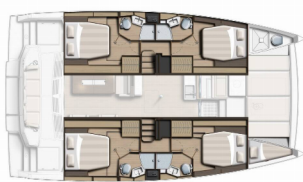

BALI 4.4

La Calma (2024)

Allure Navis D.O.O. • Antuna Branka Šimića 33 • 21000 Split • Croatia

Phone: +385 95 502 0094

Phone 2: +385 99 844 2210

E-mail: info@allure-navis.com

Web: www.allure-navis.com

Yacht Base	Marina Pirovac, Croatia
Yacht ID	5037
Yacht Brands	Catana
Yacht Name	La Calma
Production Year	2024
Length	44 Ft
Cabins	4 + 1
Berths	8 + 1
Max Persons	12
WC/Shower	4 + 1

COMFORT: Cockpit cushions, Forward cockpit cushions, Mosquito nets, Sun mattresses

DECK: Cockpit table, Cockpit/stern, outside shower, Davit, Dinghy with outboard engine, Electric anchor windlass, Fly sunbathing area, Flybridge, Foredeck sunbathing area, Forward cockpit, Grill/Barbecue/Plancha, Plastic bucket, Swimming ladder

ENTERTAINMENT: Fusion radio, Indoor speakers, Outdoor speakers

GALLEY: Freezer, Gas cookers, Ice maker, Oven, Refrigerator

INTERIOR: Ambiental lighting, Curtains, Electric fans in cabins, Electric toilet, Indirect lighting in cabins and salon

NAVIGATION: AIS, Autopilot, Compass, Complete navigation equipment, GPS chart plotter, GPS on Fly, Navigation/position Lights, Wind/speed/depth instruments

SAFETY: Distress flare box, First aid kit, Flashlight, Horseshoe lifebuoy, Life jackets, Liferaft, Safety equipment, VHF radio

SAILS: Electric winch, Lazy bag, Lazy jacks

YACHT ELECTRICS: Air Conditioning, Battery charger, Extra 12V battery, Generator, Inverter, Solar panels