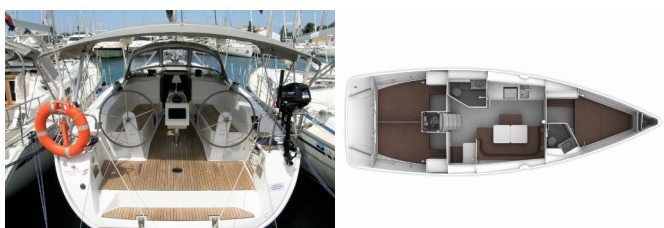

BAVARIA CRUISER 41

MH 63 (2016)

Allure Navis D.O.O. • Antuna Branka Šimića 33 • 21000 Split • Croatia

Phone: +385 95 502 0094

Phone 2: +385 99 844 2210

E-mail: info@allure-navis.com

Web: www.allure-navis.com

Yacht Base	Marina Hramina, Murter, Croatia
Yacht ID	503
Yacht Brands	Bavaria
Yacht Name	MH 63
Production Year	2016
Length	41 Ft
Cabins	3
Berths	6 + 1
Max Persons	7
WC/Shower	2

COMFORT: Bed linen, Blankets, Pillows, Towels

DECK: Anchor with chain, Bathing platform, Bilge pump - Mechanic, Bimini top, Boat hook, Bosun's chair (Safe seat) (boatswain's chair), Cockpit table, Cockpit/stern, outside shower, Deck brush, Dinghy, Electric anchor windlass, Fenders, Fuel funnel, Gangway, Impeller, Jerry cans for diesel, Main Deck Compass, Mooring ropes, Plastic bucket, Reserve motor oil, Sprayhood, Swimming ladder, Teak cockpit, Water hose, Winch handles

ENTERTAINMENT: DVD player, LCD TV, Radio CD player

GALLEY: Gas bottles, Gas cookers, Hot water, Kitchen utensils (Galley equipment, cutlery), Oven, Refrigerator, Sink, Water pump

INTERIOR: Barometer, Thermometer, Toilet paper

NAVIGATION: Autopilot, Binoculars, Bow thruster, GPS chart plotter, Hand bearing compass, Log, Speed, Depth- echo sounder, Navigation (Nautical) charts and nautical guide, Navigation set, Pilot book, Wind instrument/Anemometer

SAFETY: Distress signals, Emergency tiller, Fire extinguisher, First aid kit, Fog horn, Life belts (Safety harness), Life buoy + Flashing light, Life jackets, Oars (Paddles), Search light, Set of tools, Spare parts, Torch, VHF radio

YACHT ELECTRICS: Batteries, Battery charger, Bilge pump - Electric, Heating, Plug 220V, 12 V, Pump, Shore connection 220 V, Start battery