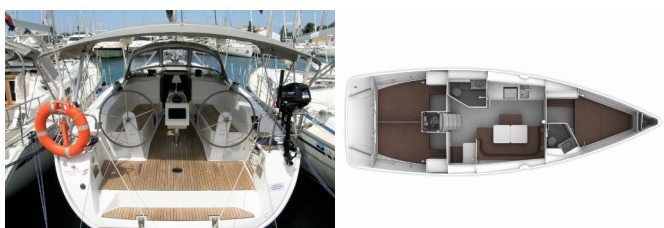

Yacht Base	Marina Hramina, Murter, Croatia
Yacht ID	503
Yacht Brands	Bavaria
Yacht Name	MH 63
Production Year	2016
Length	41 Ft
Cabins	3
Berths	6 + 1
Max Persons	7
WC/Shower	2

COMFORT: Bed linen, Blankets, Pillows, Towels

DECK: Anchor with chain, Bathing platform, Bilge pump - Mechanic, Bimini top, Boat hook, Bosun's chair (Safe seat) (boatswain's chair), Cockpit table, Cockpit/stern, outside shower, Deck brush, Dinghy, Electric anchor windlass, Fenders, Fuel funnel, Gangway, Impeller, Jerry cans for diesel, Main Deck Compass, Mooring ropes, Plastic bucket, Reserve motor oil, Sprayhood, Swimming ladder, Teak cockpit, Water hose, Winch handles