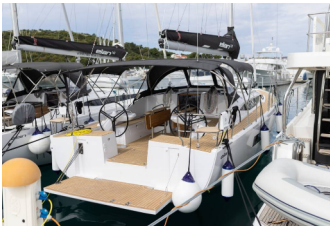

Web: [www.allure-navis.com](http://www.allure-navis.com)

<b>Yacht Base</b>	ACI Marina Split, Croatia
<b>Yacht ID</b>	5017
<b>Yacht Brands</b>	Elan Marine
<b>Yacht Name</b>	Elana
<b>Production Year</b>	2024
<b>Length</b>	45 Ft
<b>Cabins</b>	4
<b>Berths</b>	8 + 2
<b>Max Persons</b>	10
<b>WC/Shower</b>	2

**COMFORT:** Bedlinen and towels, Cockpit cushions

**DECK:** Anchor, Bathing platform, Bimini top, Cockpit fridge, Dinghy with outboard engine, Gangway, Grill/Barbecue/Plancha, Spare anchor (Reserve, Auxiliary anchor), Sprayhood, Teak cockpit, Teak cockpit table with folding leaves, Teak deck