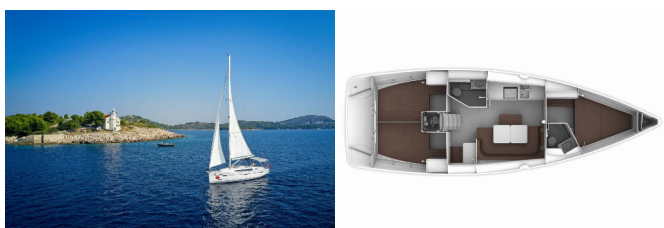

Yacht Base	Marina Hramina, Murter, Croatia
Yacht ID	501
Yacht Brands	Bavaria
Yacht Name	MH 61
Production Year	2016
Length	41 Ft
Cabins	3
Berths	6 + 1
Max Persons	7
WC/Shower	2

COMFORT: Bed linen, Blankets, Pillows, Towels

DECK: Anchor with chain, Bathing platform, Bilge pump - Mechanic, Bimini top, Boat hook, Bosun's chair (Safe seat) (boatswain's chair), Cockpit table, Cockpit/stern, outside shower, Deck brush, Dinghy, Electric anchor windlass, Fenders, Fuel funnel, Gangway, Impeller, Jerry cans for diesel, Main Deck Compass, Mooring ropes, Plastic bucket, Reserve motor oil, Sprayhood, Swimming ladder, Teak cockpit, Water hose, Winch handles