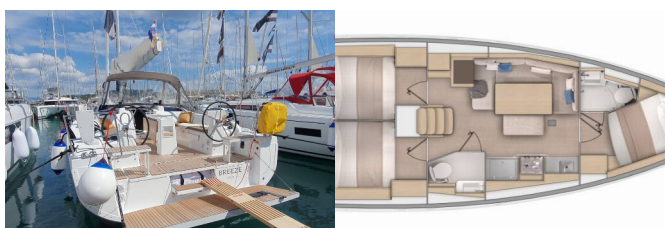

OCEANIS 37.1

Breeze (2024)

Allure Navis D.O.O. • Antuna Branka Šimića 33 • 21000 Split • Croatia

Phone: +385 95 502 0094

Phone 2: +385 99 844 2210

E-mail: info@allure-navis.com

Web: www.allure-navis.com

Yacht Base	ACI Marina Split, Croatia
Yacht ID	4961
Yacht Brands	Beneteau
Yacht Name	Breeze
Production Year	2024
Length	39 Ft
Cabins	3
Berths	6 + 2
WC/Shower	2

COMFORT: Bed linen, Cockpit cushions, Mosquito nets, Towels

DECK: Anchor, Bathing platform, Bilge pump - Mechanic, Bimini top, Boat hook, Bosun's chair (Safe seat)(boatswain's chair), Cockpit table, Cockpit/stern, outside shower, Dinghy, Electric anchor windlass, Fenders, Gangway, Round/globular fender, Spare anchor (Reserve, Auxiliary anchor), Sprayhood, Teak seats in cockpit