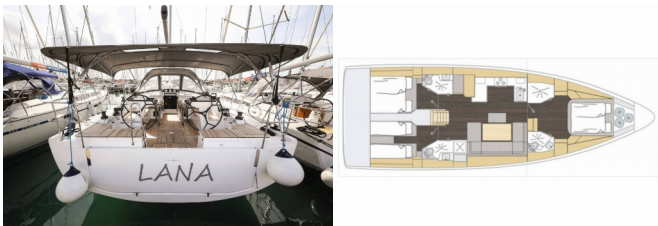

BAVARIA C46

Lana (2024)

Allure Navis D.O.O. • Antuna Branka Šimića 33 • 21000 Split • Croatia

Phone: +385 95 502 0094

Phone 2: +385 99 844 2210

E-mail: info@allure-navis.com

Web: www.allure-navis.com

| | |
|------------------------|----------------------------------|
| Yacht Base | Marina Kornati, Biograd, Croatia |
| Yacht ID | 4933 |
| Yacht Brands | Bavaria |
| Yacht Name | Lana |
| Production Year | 2024 |
| Length | 48 Ft |
| Cabins | 3 |
| Berths | 6 + 2 |
| Max Persons | 8 |
| WC/Shower | 3 |

COMFORT: Pillows

DECK: Anchor with chain, Bimini top, Bosun's chair (Safe seat) (boatswain's chair), Cockpit grill, Cockpit light, Cockpit/stern, outside shower, Dinghy, Electric anchor windlass, Fenders, Folding cockpit table, Mooring ropes, Spare anchor (Reserve, Auxiliary anchor), Sprayhood, Teak cockpit