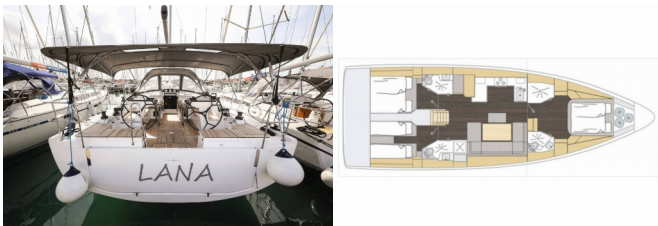

BAVARIA C46

Lana (2024)

Allure Navis D.O.O. • Antuna Branka Šimića 33 • 21000 Split • Croatia

Phone: +385 95 502 0094

Phone 2: +385 99 844 2210

E-mail: info@allure-navis.com

Web: www.allure-navis.com

Yacht Base	Marina Kornati, Biograd, Croatia
Yacht ID	4933
Yacht Brands	Bavaria
Yacht Name	Lana
Production Year	2024
Length	48 Ft
Cabins	3
Berths	6 + 2
Max Persons	8
WC/Shower	3

COMFORT: Pillows

DECK: Anchor with chain, Bimini top, Bosun's chair (Safe seat) (boatswain's chair), Cockpit grill, Cockpit light, Cockpit/stern, outside shower, Dinghy, Electric anchor windlass, Fenders, Folding cockpit table, Mooring ropes, Spare anchor (Reserve, Auxiliary anchor), Sprayhood, Teak cockpit