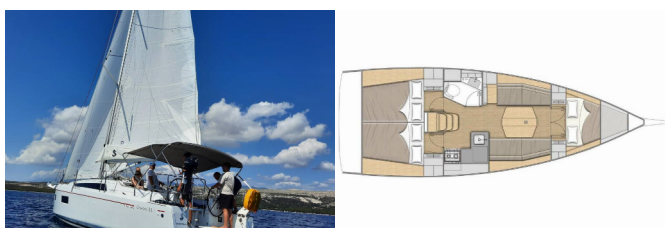

Yacht Base	ACI Marina Šimuni, Croatia
Yacht ID	4845
Yacht Brands	Beneteau
Yacht Name	Sailing Spirit
Production Year	2023
Length	35 Ft
Cabins	3
Berths	6 + 2
WC/Shower	1

COMFORT: Bed linen, Mosquito nets, Towels

DECK: Anchor winch remote control, Bathing platform, Bilge pump - Mechanic, Bimini top, Cockpit table, Cockpit/stern, outside shower, Dinghy, Electric anchor windlass, Sprayhood, Teak cockpit

ENTERTAINMENT: Outdoor speakers, Radio with USB, Wi-Fi Internet

YACHT ELECTRICS: Battery charger, Bilge pump - Electric, Double USB socket in cabins, Heating, Service batteries, Shore connection 220 V, Shore power cable, USB sockets

PRICE AND AVAILABILITY

Oceanis 34.1 Sailing Spirit (2023)