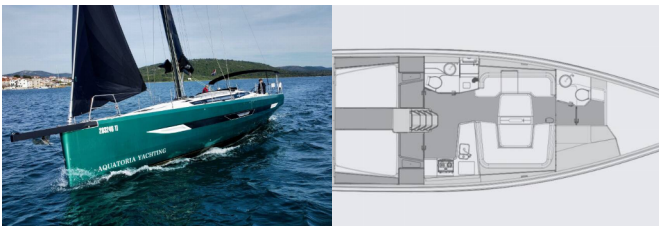

ELAN E6

Loki (2023)

Allure Navis D.O.O. • Antuna Branka Šimića 33 • 21000 Split • Croatia

Phone: +385 95 502 0094

Phone 2: +385 99 844 2210

E-mail: info@allure-navis.com

Web: www.allure-navis.com

Yacht Base	Marina Pirovac, Croatia
Yacht ID	4833
Yacht Brands	Elan Marine
Yacht Name	Loki
Production Year	2023
Length	50 Ft
Cabins	4
Berths	8 + 2
WC/Shower	2

COMFORT: Cockpit cushions

DECK: Anchor with chain, Bathing platform, Bimini top, Bow sail locker, Cockpit/stern, outside shower, Deck lights, Electric anchor windlass, Mooring Cleats, Set for steerman (helmsman's chair), Sprayhood, Winch handles