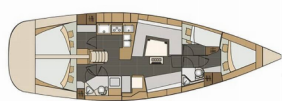

Yacht Base	Tribunj D-Marin, Croatia
Yacht ID	4824
Yacht Brands	Elan Marine
Yacht Name	No Limits
Production Year	2019
Length	45 Ft
Cabins	4
Berths	8 + 2
WC/Shower	2

COMFORT: Bed linen, Cockpit cushions, Sundeck cushions

DECK: Anchor with chain, Bathing platform, Bilge pump - Mechanic, Bimini top, Bosun's chair (Safe seat)(boatswain's chair), Cockpit table, Cockpit/stern, outside shower, Dinghy, Electric anchor windlass, Fenders, Gangway, Mooring ropes, Spare anchor (Reserve, Auxiliary anchor), Sprayhood, Swimming ladder, Water hose