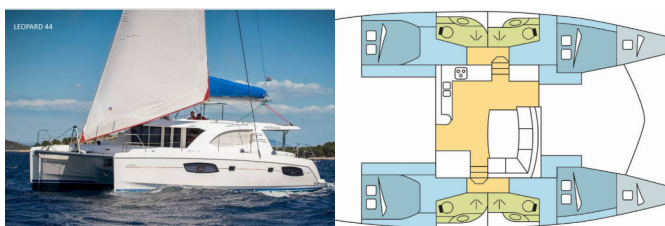

Web: [www.allure-navis.com](http://www.allure-navis.com)

<b>Yacht Base</b>	Tribunj D-Marin, Croatia
<b>Yacht ID</b>	4822
<b>Yacht Brands</b>	Leopard
<b>Yacht Name</b>	What Else
<b>Production Year</b>	2014
<b>Length</b>	43 Ft
<b>Cabins</b>	4 + 2
<b>Berths</b>	8 + 2 + 2
<b>Max Persons</b>	12
<b>WC/Shower</b>	4

**ADDITIONAL:** Hull colour: WHITE

**DECK:** Anchor, Hard Top Bimini, Outboard engine

**ENTERTAINMENT:** Indoor speakers, Outdoor speakers, Radio CD player, Stand up paddle (SUP) - FREE, Wi-Fi Internet

**GALLEY:** Hot water, Refrigerator

**INTERIOR:** Electric fans in cabins

**NAVIGATION:** Autopilot, GPS chart plotter - cockpit, Tridata, Wind instrument/Anemometer

**SAFETY:** VHF radio

**SAILS:** Electric winch

**YACHT ELECTRICS:** Air Conditioning, Generator, Solar panels