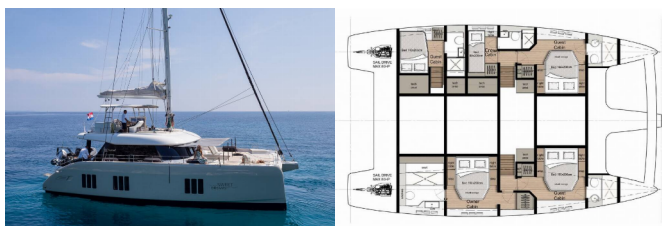

Web: [www.allure-navis.com](http://www.allure-navis.com)

<b>Yacht Base</b>	Marina Kastela, Croatia
<b>Yacht ID</b>	4761
<b>Yacht Brands</b>	Sunreef Yachts
<b>Yacht Name</b>	Sweet Dreams
<b>Production Year</b>	2023
<b>Length</b>	50 Ft
<b>Cabins</b>	4 + 1
<b>Berths</b>	8 + 1
<b>Max Persons</b>	8
<b>WC/Shower</b>	4 + 1

**COMFORT:** Beach towel, Bedlinen and towels, Cockpit cushions

**DECK:** Bimini top, Dinghy with outboard engine, Electric anchor windlass, Gangway, Sprayhood

**ENTERTAINMENT:** GoPRO, Indoor speakers, Kneeboard, Outdoor speakers, Radio CD mp3 player, Snorkeling equipment, Stand up paddle (SUP), Tube ring, TV, Underwater scooter, Water skis, Water skis for children