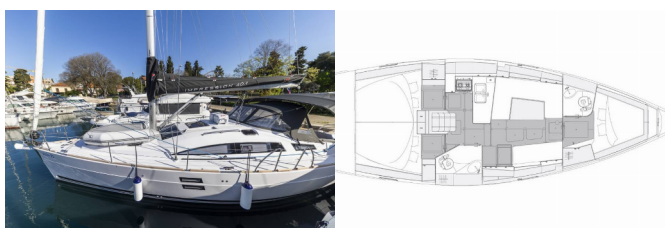

Web: [www.allure-navis.com](http://www.allure-navis.com)

<b>Yacht Base</b>	Marina Zadar (ex. Tankerkomerc), Croatia
<b>Yacht ID</b>	4753
<b>Yacht Brands</b>	Elan Marine
<b>Yacht Name</b>	Lady Blue
<b>Production Year</b>	2023
<b>Length</b>	39 Ft
<b>Cabins</b>	3
<b>Berths</b>	6 + 2
<b>Max Persons</b>	8
<b>WC/Shower</b>	2

**COMFORT:** Bed linen, Deck cushions

**DECK:** Bathing platform, Bimini top, Cockpit table, Cockpit/stern, outside shower, Dinghy, Electric anchor windlass, Gangway, Grill/Barbecue/Plancha, Main anchor, Main Deck Compass, Sprayhood, Sun deck, Swimming ladder