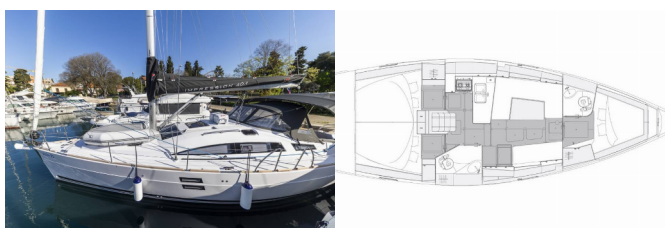

Web: [www.allure-navis.com](http://www.allure-navis.com)

<b>Yacht Base</b>	Marina Zadar (ex. Tankercomerc), Croatia
<b>Yacht ID</b>	4753
<b>Yacht Brands</b>	Elan Marine
<b>Yacht Name</b>	Lady Blue
<b>Production Year</b>	2023
<b>Length</b>	39 Ft
<b>Cabins</b>	3
<b>Berths</b>	6 + 2
<b>Max Persons</b>	8
<b>WC/Shower</b>	2

**COMFORT:** Bed linen, Deck cushions

**DECK:** Bathing platform, Bimini top, Cockpit table, Cockpit/stern, outside shower, Dinghy, Electric anchor windlass, Gangway, Grill/Barbecue/Plancha, Main anchor, Main Deck Compass, Sprayhood, Sun deck, Swimming ladder