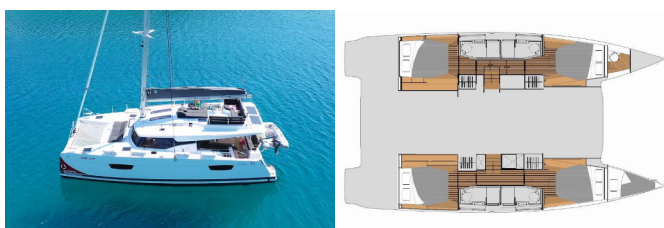

<b>Yacht Base</b>	Trogir, Yachtclub Seget (Marina Baotić), Croatia
<b>Yacht ID</b>	4748
<b>Yacht Brands</b>	Fountaine Pajot
<b>Yacht Name</b>	Summer Flow
<b>Production Year</b>	2023
<b>Length</b>	44 Ft
<b>Cabins</b>	4 + 1
<b>Berths</b>	8 + 2 + 1
<b>Max Persons</b>	11
<b>WC/Shower</b>	4 + 1

**COMFORT:** Bed linen, Cockpit cushions, Towels

**DECK:** Anchor with chain, Bilge pump - Mechanic, Bimini top, Boat hook, Bosun's chair (Safe seat)(boatswain's chair), Cockpit table, Cockpit/stern, outside shower, Davit, Dinghy, Electric anchor windlass, Fenders, Gangway, Grill/Barbecue/Plancha, Outboard engine, Round/globular fender, Spare anchor (Reserve, Auxiliary anchor), Teak cockpit