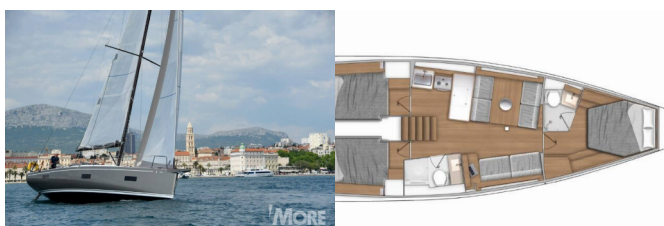

FIRST 44

Checkmate (2023)

Allure Navis D.O.O. • Antuna Branka Šimića 33 • 21000 Split • Croatia

Phone: +385 95 502 0094

Phone 2: +385 99 844 2210

E-mail: info@allure-navis.com

Web: www.allure-navis.com

Yacht Base	ACI Marina Split, Croatia
Yacht ID	4738
Yacht Brands	Beneteau
Yacht Name	Checkmate
Production Year	2023
Length	46 Ft
Cabins	3
Berths	6 + 1
WC/Shower	2

COMFORT: Bed linen, Cockpit cushions, Sunshades, Towels

DECK: Anchor Delta, Bathing platform, Bilge pump - Mechanic, Bimini top, Cockpit table, Cockpit/stern, outside shower, Dinghy, Dinghy garage, Electric anchor windlass, Gangway, Outboard engine, Spare anchor (Reserve, Auxiliary anchor), Sprayhood, Teak cockpit, Teak deck