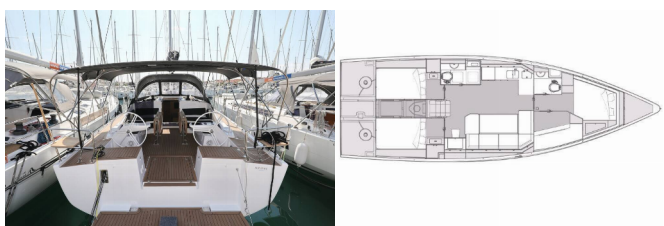

Yacht Base	Marina Kornati, Biograd, Croatia
Yacht ID	4726
Yacht Brands	Elan Marine
Yacht Name	Bava
Production Year	2023
Length	45 Ft
Cabins	4
Berths	8 + 2
Max Persons	10
WC/Shower	2

COMFORT: Cockpit cushions

DECK: Anchor winch remote control, Bathing platform, Bimini top, Boat hook, Bosun's chair (Safe seat)(boatswain's chair), Cockpit fridge, Cockpit grill, Cockpit table, Cockpit/stern, outside shower, Dinghy, Electric anchor windlass, Fenders, Main anchor, Main Deck Compass, Mooring ropes, Sea/Storm drogue anchor, Spare anchor (Reserve, Auxiliary anchor), Sprayhood, Teak cockpit