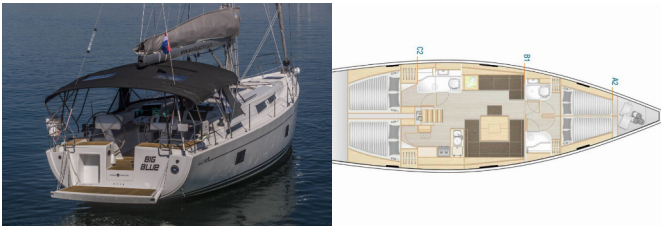

HANSE 458

Big Blue (2023)

Allure Navis D.O.O. • Antuna Branka Šimića 33 • 21000 Split • Croatia

Phone: +385 95 502 0094

Phone 2: +385 99 844 2210

E-mail: info@allure-navis.com

Web: www.allure-navis.com

Yacht Base	Marina Mandalina, Sibenik, Croatia
Yacht ID	4704
Yacht Brands	Hanse Yachts
Yacht Name	Big Blue
Production Year	2023
Length	46 Ft
Cabins	4
Berths	8 + 2
WC/Shower	3

DECK: Bimini top, Cockpit table, Cockpit/stern, outside shower, Dinghy, Electric anchor windlass, Sprayhood, Teak cockpit

ENTERTAINMENT: Outdoor speakers, Radio, TV

GALLEY: Hot water

NAVIGATION: Autopilot, Bow thruster, Depthsounder, GPS chart plotter - cockpit, Speedometer (Speed log), Wind instrument/Anemometer, Wind/speed/depth instruments