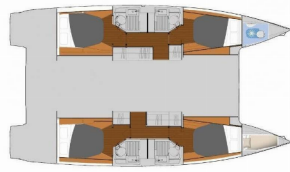

Yacht Base	Trogir, Yachtclub Seget (Marina Baotić), Croatia
Yacht ID	4699
Yacht Brands	Fountaine Pajot
Yacht Name	Crazy Diamond
Production Year	2023
Length	41 Ft
Cabins	4 + 1
Berths	8 + 2 + 1
WC/Shower	4

COMFORT: Beach towel, Bed linen, Cockpit cushions, Deck cushions, Mosquito nets, Sun mattresses, Towels

DECK: Anchor chain counter, Anchor winch remote control, Anchor with chain, Bathing platform, Bilge pump - Mechanic, Bimini top, Boat hook, Bosun's chair (Safe seat)(boatswain's chair), Cockpit fridge, Cockpit grill, Cockpit table, Cockpit/stern, outside shower, Davit, Dinghy, Electric anchor windlass, Fenders, Gangway, Outboard engine, Spare anchor (Reserve, Auxiliary anchor), Sprayhood, Teak cockpit, Teak seats in cockpit, Teak table

ENTERTAINMENT: Fusion radio, Outdoor speakers, Snorkeling equipment, Underwater lights, Wi-Fi Internet

GALLEY: Freezer, Gas bottles, Hot water, Kitchen utensils (Galley equipment, cutlery), Microwave, Oven, Refrigerator, Stove, Water pump

INTERIOR: Convertible table, Curtains, Electric toilet, LED interior lights

NAVIGATION: AIS, Autopilot, Binoculars, Compass, Complete navigation equipment, GPS chart plotter - cockpit, Nautical charts, Pilot book, Radar, Wind instrument/Anemometer

SAFETY: Black Water Tank, Buoyant smoke signal, Distress signals, Fire axe, Fire extinguisher, First aid kit, Fog horn, Life belts (Safety harness), Life jackets, Liferaft, VHF radio

SAILS: Electric winch, Lazy bag

YACHT ELECTRICS: Air Conditioning, Battery charger, Bilge pump - Electric, DC plugs 12V + cockpit plug, Extra 12V battery, Generator, Heating, Inverter, Shore connection 220 V, Solar panels, Watermaker - desalinator