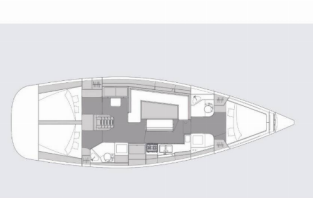

Yacht Base	Marina Tehnomont Veruda, Pula, Croatia
Yacht ID	4696
Yacht Brands	Elan Marine
Yacht Name	Polaris
Production Year	2023
Length	44 Ft
Cabins	3
Berths	6 + 2
WC/Shower	2

ADDITIONAL: Flag

COMFORT: Bed linen, Blankets, Cockpit cushions, Pillows