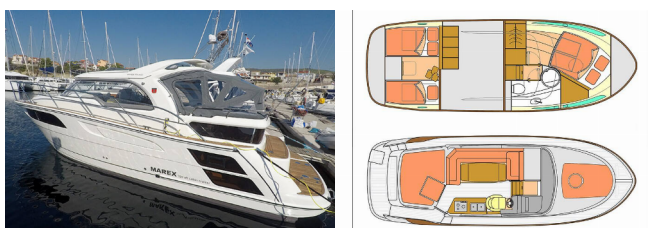

Yacht Base	Marina Mandalina, Sibenik, Croatia
Yacht ID	4689
Yacht Brands	Marex
Yacht Name	Morski Konjic
Production Year	2023
Length	33 Ft
Cabins	2
Berths	5
WC/Shower	1

COMFORT: Bed linen, Cockpit cushions, Towels

DECK: Anchor, Anchor with chain, Anchor with rope, Bimini top, Boat hook, Cockpit table, Cockpit/stern, outside shower, Deck brush, Dinghy, Dinghy (byboat) pump, Electric anchor windlass, Fenders, Impeller, V-belt, oilfilter, Mooring ropes, Outboard engine, Spare anchor (Reserve, Auxiliary anchor), Teak cockpit, Teak deck, Water hose