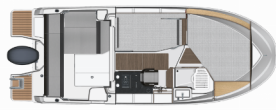

| | |
|------------------------|----------------------------|
| Yacht Base | Marina Punat, Krk, Croatia |
| Yacht ID | 4646 |
| Yacht Brands | Jeanneau |
| Yacht Name | Ares |
| Production Year | 2023 |
| Length | 24 Ft |
| Cabins | 1 |
| Berths | 2 |
| Max Persons | 4 |
| WC/Shower | 1 |