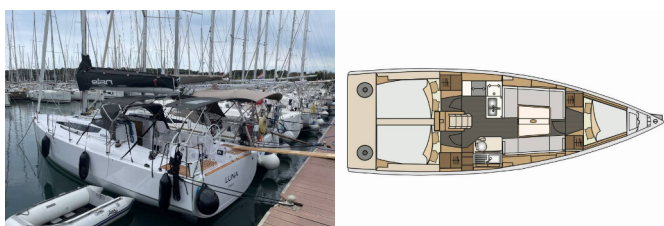

ELAN E4

Luna (2023)

Allure Navis D.O.O. • Antuna Branka Šimića 33 • 21000 Split • Croatia

Phone: +385 95 502 0094

Phone 2: +385 99 844 2210

E-mail: info@allure-navis.com

Web: www.allure-navis.com

Yacht Base	Pula, Marina Polesana, Croatia
Yacht ID	4645
Yacht Brands	Elan Marine
Yacht Name	Luna
Production Year	2023
Length	35 Ft
Cabins	3
Berths	6 + 2
WC/Shower	1

DECK: Anchor chain counter, Anchor Delta, Anchor winch remote control, Anchor with chain, Bathing platform, Bimini top, Cockpit table, Electric anchor windlass, Grill/Barbecue/Plancha, Sprayhood

ENTERTAINMENT: Fusion radio, FUSION sound system, Indoor speakers, Outdoor speakers