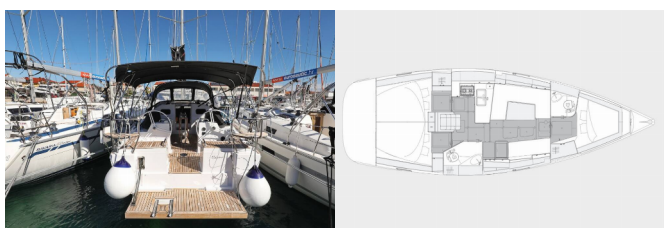

Yacht Base	Marina Pirovac, Croatia
Yacht ID	4635
Yacht Brands	Elan Marine
Yacht Name	Eliana
Production Year	2022
Length	39 Ft
Cabins	3
Berths	6 + 2
WC/Shower	2

COMFORT: Cockpit cushions, Sundeck cushions

DECK: Anchor Delta, Anchor with chain, Bathing platform, Bimini top, Bosun's chair (Safe seat)(boatswain's chair), Cockpit fridge, Cockpit grill, Cockpit table, Cockpit/stern, outside shower, Dinghy, Electric anchor windlass, Main Deck Compass, Sea/Storm drogue anchor, Sprayhood