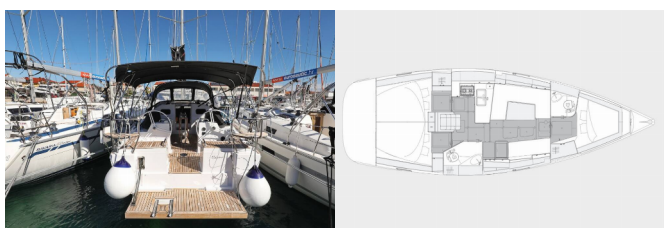

Web: [www.allure-navis.com](http://www.allure-navis.com)

<b>Yacht Base</b>	Marina Pirovac, Croatia
<b>Yacht ID</b>	4635
<b>Yacht Brands</b>	Elan Marine
<b>Yacht Name</b>	Eliana
<b>Production Year</b>	2022
<b>Length</b>	39 Ft
<b>Cabins</b>	3
<b>Berths</b>	6 + 2
<b>WC/Shower</b>	2

**COMFORT:** Cockpit cushions, Sundeck cushions

**DECK:** Anchor Delta, Anchor with chain, Bathing platform, Bimini top, Bosun's chair (Safe seat)(boatswain's chair), Cockpit fridge, Cockpit grill, Cockpit table, Cockpit/stern, outside shower, Dinghy, Electric anchor windlass, Main Deck Compass, Sea/Storm drogue anchor, Sprayhood