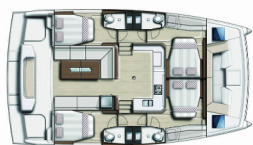

Allure Navis D.O.O. • Antuna Branka Šimića 33 • 21000 Split • Croatia

Phone: +385 95 502 0094

Phone 2: +385 99 844 2210

E-mail: info@allure-navis.com

Web: www.allure-navis.com