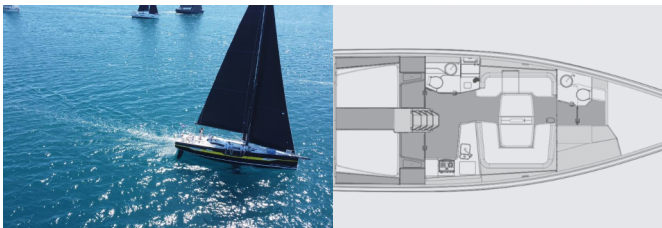

ELAN E6

Odin (2024)

Allure Navis D.O.O. • Antuna Branka Šimića 33 • 21000 Split • Croatia

Phone: +385 95 502 0094

Phone 2: +385 99 844 2210

E-mail: info@allure-navis.com

Web: www.allure-navis.com

Yacht Base	Marina Pirovac, Croatia
Yacht ID	4568
Yacht Brands	Elan Marine
Yacht Name	Odin
Production Year	2024
Length	50 Ft
Cabins	4
Berths	8 + 2
WC/Shower	2

COMFORT: Cockpit cushions

DECK: Anchor with chain, Bathing platform, Bimini top, Bow sail locker, Cockpit fridge, Cockpit grill, Cockpit/stern, outside shower, Deck lights, Electric anchor windlass, Mooring Cleats, Set for steerman (helmsman's chair), Sprayhood, Winch handles

ENTERTAINMENT: FUSION sound system, Indoor speakers, Outdoor speakers, TV, Underwater lights, Wi-Fi Internet

GALLEY: Gas bottles, Gas cookers, Hot water, Kitchen utensils (Galley equipment, cutlery), Pressurized water system, Refrigerator, Sink

INTERIOR: Curtains, LED lights

NAVIGATION: 3 blade folding propeller, AIS, Autopilot, Bow thruster, Compass, GPS chart plotter, LED Navigation lights, Navigation (Nautical) charts and nautical guide, Windex

SAFETY: Automatic Inflatable Life Jacket, EPIRB-Distress radio beacons, Fire extinguisher, Guard rail, Liferaft, VHF radio

SAILS: Bowsprit, Genoa, Halyard winches, Lazy bag, Sails, Winch

YACHT ELECTRICS: 12V Socket, 230 volt socket, Air Conditioning, Battery monitor, Bilge pump - Electric, Heating, Inverter, Service batteries, Shore connection 220 V, Start battery, USB sockets