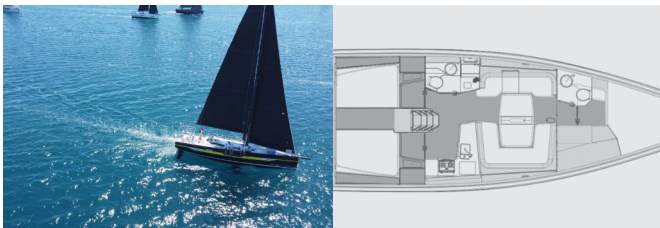

ELAN E6

Odin (2024)

Allure Navis D.O.O. • Antuna Branka Šimića 33 • 21000 Split • Croatia

Phone: +385 95 502 0094

Phone 2: +385 99 844 2210

E-mail: info@allure-navis.com

Web: www.allure-navis.com

Yacht Base	Marina Pirovac, Croatia
Yacht ID	4568
Yacht Brands	Elan Marine
Yacht Name	Odin
Production Year	2024
Length	50 Ft
Cabins	4
Berths	8 + 2
WC/Shower	2

COMFORT: Cockpit cushions

DECK: Anchor with chain, Bathing platform, Bimini top, Bow sail locker, Cockpit fridge, Cockpit grill, Cockpit/stern, outside shower, Deck lights, Electric anchor windlass, Mooring Cleats, Set for steerman (helmsman's chair), Sprayhood, Winch handles

ENTERTAINMENT: FUSION sound system, Indoor speakers, Outdoor speakers, TV, Underwater lights, Wi-Fi Internet

GALLEY: Gas bottles, Gas cookers, Hot water, Kitchen utensils (Galley equipment, cutlery), Pressurized water system, Refrigerator, Sink

INTERIOR: Curtains, LED lights

NAVIGATION: 3 blade folding propeller, AIS, Autopilot, Bow thruster, Compass, GPS chart plotter, LED Navigation lights, Navigation (Nautical) charts and nautical guide, Windex

SAFETY: Automatic Inflatable Life Jacket, EPIRB-Distress radio beacons, Fire extinguisher, Guard rail, Liferaft, VHF radio

SAILS: Bowsprit, Genoa, Halyard winches, Lazy bag, Sails, Winch

YACHT ELECTRICS: 12V Socket, 230 volt socket, Air Conditioning, Battery monitor, Bilge pump - Electric, Heating, Inverter, Service batteries, Shore connection 220 V, Start battery, USB sockets