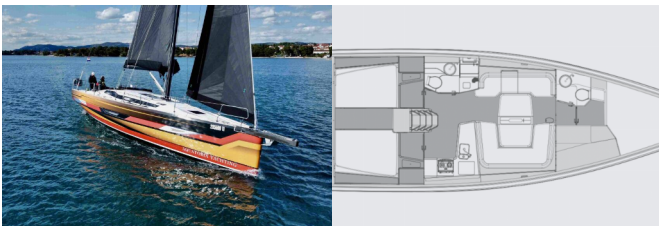

ELAN E6

Iron Man (2024)

Allure Navis D.O.O. • Antuna Branka Šimića 33 • 21000 Split • Croatia

Phone: +385 95 502 0094

Phone 2: +385 99 844 2210

E-mail: info@allure-navis.com

Web: www.allure-navis.com

Yacht Base	Marina Pirovac, Croatia
Yacht ID	4565
Yacht Brands	Elan Marine
Yacht Name	Iron Man
Production Year	2024
Length	50 Ft
Cabins	4
Berths	8 + 2
WC/Shower	2

COMFORT: Cockpit cushions

DECK: Anchor with chain, Bathing platform, Bimini top, Bow sail locker, Cockpit/stern, outside shower, Deck lights, Electric anchor windlass, Mooring Cleats, Set for steerman (helmsman's chair), Sprayhood, Winch handles