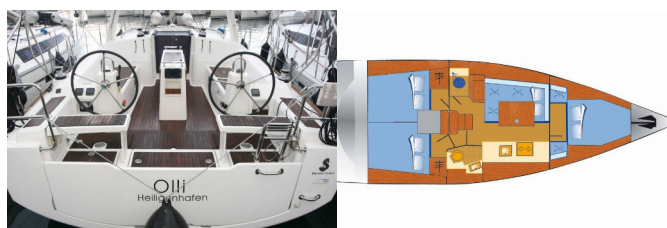

OCEANIS 38

Olli (2014)

Allure Navis D.O.O. • Antuna Branka Šimića 33 • 21000 Split • Croatia

Phone: +385 95 502 0094

Phone 2: +385 99 844 2210

E-mail: info@allure-navis.com

Web: www.allure-navis.com

Yacht Base	Marina Tehnomont Veruda, Pula, Croatia
Yacht ID	456
Yacht Brands	Beneteau
Yacht Name	Olli
Production Year	2014
Length	38 Ft
Cabins	3
Berths	6 + 2
Max Persons	8
WC/Shower	1

COMFORT: Blankets, Cockpit cushions, Pillows

DECK: Bathing platform, Bilge pump - Mechanic, Bimini top, Boat hook, Cockpit table, Cockpit/stern, outside shower, Electric anchor windlass, Fenders, Gangway, Main anchor, Mooring ropes, Round/globular fender, Spare anchor (Reserve, Auxiliary anchor), Sprayhood, Swimming ladder, Teak cockpit, Water hose, Winch handles

ENTERTAINMENT: Outdoor speakers, Radio CD/MP3 player, AUX input, TV, Wi-Fi Internet

GALLEY: Gas bottles, Gas cookers, Hot water, Kitchen utensils (Galley equipment, cutlery), Oven, Refrigerator

INTERIOR: Barometer, Clock, Electric toilet, Lowerable salon table, Safe

NAVIGATION: AIS, Autopilot, Binoculars, Bow thruster, Compass, GPS chart plotter - cockpit, Hand bearing compass, Harbour guides, Navigation (Nautical) charts and nautical guide, Navigation set, Tridata, Wind instrument/Anemometer

SAFETY: Automatic Inflatable Life Jacket, Black Water Tank, Fire extinguisher, First aid kit, Flashlight, Fog horn, Life belts (Safety harness), Life buoy + Flashing light, Life jackets, Liferaft, Oars (Paddles), Repair kit, Signal rockets and torches, VHF radio

YACHT ELECTRICS: 12V Socket, Batteries, Battery charger, Bilge pump - Electric, Converter 220V/12V, Heating, Inverter, Pump, Service batteries, Shore connection 220 V, Shore power cable