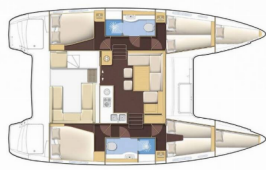

LAGOON 400 S2

Lady Dom (2015)

Allure Navis D.O.O. • Antuna Branka Šimića 33 • 21000 Split • Croatia

Phone: +385 95 502 0094

Phone 2: +385 99 844 2210

E-mail: info@allure-navis.com

Web: www.allure-navis.com

DECK: Cockpit/stern, outside shower, Dinghy, Electric anchor windlass, Gangway, Hard Top Bimini, Main anchor, Outboard engine, Sprayhood, Swimming ladder

ENTERTAINMENT: Mobile phone, Radio with USB

GALLEY: Hot water, Kitchen utensils (Galley equipment, cutlery), Microwave, Oven, Refrigerator

INTERIOR: Electric toilet

NAVIGATION: AIS, Autopilot, Compass, Echosounder/Depthsounder, GPS, GPS chart plotter - cockpit, Log, Wind instrument/Anemometer, Windex

SAFETY: Black Water Tank, EPIRB-Distress radio beacons, Safety equipment, VHF radio

YACHT ELECTRICS: Batteries, Inverter, Plug 220V, 12 V, Solar panels

Yacht Base	Nikiti, Greece
Yacht ID	454
Yacht Brands	Lagoon
Yacht Name	Lady Dom
Production Year	2015
Length	39 Ft
Cabins	4 + 2
Berths	8 + 2 + 2
Max Persons	10
WC/Shower	2