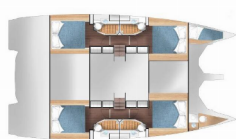

Allure Navis D.O.O. • Antuna Branka Šimića 33 • 21000 Split • Croatia

Phone: +385 95 502 0094

Phone 2: +385 99 844 2210

E-mail: info@allure-navis.com

Web: www.allure-navis.com