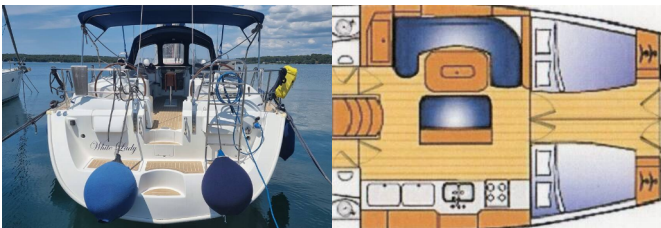

BENETEAU 50

White Lady (2005)

Allure Navis D.O.O. • Antuna Branka Šimića 33 • 21000 Split • Croatia

Phone: +385 95 502 0094

Phone 2: +385 99 844 2210

E-mail: info@allure-navis.com

Web: www.allure-navis.com

Yacht Base	ACI Marina Pula, Croatia
Yacht ID	4499
Yacht Brands	Beneteau
Yacht Name	White Lady
Production Year	2005
Length	51 Ft
Cabins	4 + 1
Berths	8 + 2 + 1
WC/Shower	4

COMFORT: Blankets, Cockpit cushions, Pillows

DECK: Bimini top, Cockpit table, Cockpit/stern, outside shower, Dinghy, Electric anchor windlass, Gangway, Sprayhood, Teak cockpit, Teak deck, Teak seats in cockpit