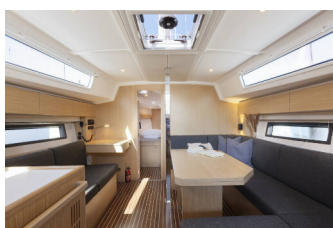

BAVARIA C42

Srna (2022)

Allure Navis D.O.O. • Antuna Branka Šimića 33 • 21000 Split • Croatia

Phone: +385 95 502 0094

Phone 2: +385 99 844 2210

E-mail: info@allure-navis.com

Web: www.allure-navis.com

Yacht Base	Marina Kastela, Croatia
Yacht ID	4484
Yacht Brands	Bavaria
Yacht Name	Srna
Production Year	2022
Length	41 Ft
Cabins	3
Berths	6 + 1
Max Persons	7
WC/Shower	2

DECK: Anchor with rope, Bathing platform, Bimini top, Cockpit table, Cockpit/stern, outside shower, Dinghy, Electric anchor windlass, Sprayhood

ENTERTAINMENT: Radio, Underwater lights

GALLEY: Freezer, Hot water, Kitchen utensils (Galley equipment, cutlery), Oven, Refrigerator

NAVIGATION: Autopilot, Bow thruster, Compass, Depthsounder, GPS chart plotter - cockpit, Navigation (Nautical) charts and nautical guide, Navigation set, Wind instrument/Anemometer

SAFETY: Black Water Tank, First aid kit, Life jackets, Set of tools, VHF radio

YACHT ELECTRICS: Air Conditioning, Inverter, Shore connection 220 V