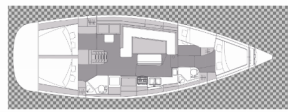

Yacht Base	Marina Kornati, Biograd, Croatia
Yacht ID	4482
Yacht Brands	Elan Marine
Yacht Name	Jackpot
Production Year	2022
Length	44 Ft
Cabins	4
Berths	8 + 2
WC/Shower	2

COMFORT: Cockpit cushions

DECK: Anchor winch remote control, Anchor with chain, Bathing platform, Bimini top, Bosun's chair (Safe seat) (boatswain's chair), Cockpit fridge, Cockpit grill, Cockpit table, Cockpit/stern, outside shower, Dinghy, Electric anchor windlass, Fenders, Main anchor, Mooring ropes, Sea/Storm drogue anchor, Spare anchor (Reserve, Auxiliary anchor), Sprayhood, Teak cockpit