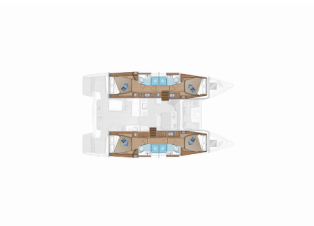

Web: [www.allure-navis.com](http://www.allure-navis.com)

<b>Yacht Base</b>	ACI Marina Trogir, Croatia
<b>Yacht ID</b>	4478
<b>Yacht Brands</b>	Lagoon
<b>Yacht Name</b>	Magic Point
<b>Production Year</b>	2022
<b>Length</b>	46 Ft
<b>Cabins</b>	4 + 2
<b>Berths</b>	8 + 2 + 2
<b>WC/Shower</b>	4

**COMFORT:** Cockpit cushions

**DECK:** Bimini top, Cockpit fridge, Dinghy, Electric anchor windlass, Fly sunbathing area, Outboard engine

**GALLEY:** Coffee machine, Freezer, Ice maker, NESPRESSO coffee machine, Refrigerator