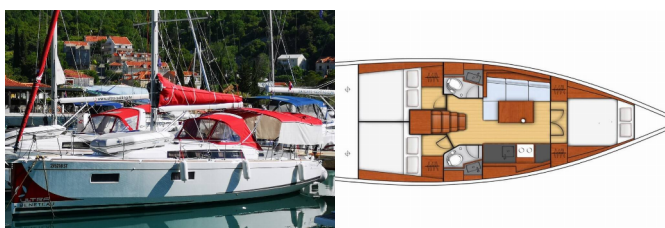

OCEANIS 38.1

Teodora (2022)

Allure Navis D.O.O. • Antuna Branka Šimića 33 • 21000 Split • Croatia

Phone: +385 95 502 0094

Phone 2: +385 99 844 2210

E-mail: info@allure-navis.com

Web: www.allure-navis.com

Yacht Base	Dubrovnik, Komolac, ACI Marina Dubrovnik, Croatia
Yacht ID	4475
Yacht Brands	Beneteau
Yacht Name	Teodora
Production Year	2022
Length	38 Ft
Cabins	3
Berths	6 + 2
WC/Shower	2

COMFORT: Bed linen, Cockpit cushions, Mosquito nets, Towels

DECK: Anchor winch remote control, Bathing platform, Bilge pump - Mechanic, Bimini top, Boat hook, Bosun's chair (Safe seat)(boatswain's chair), Cockpit table, Cockpit/stern, outside shower, Dinghy, Electric anchor windlass, Fenders, Gangway, Spare anchor (Reserve, Auxiliary anchor), Sprayhood, Teak cockpit, Teak seats in cockpit

SAILS: Genoa, Lazy bag, Sails

YACHT ELECTRICS: Air Conditioning, Battery charger, Bilge pump - Electric, Heating, Service batteries, Shore connection 220 V, Solar panels

PRICE AND AVAILABILITY

Oceanis 38.1 Teodora (2022)