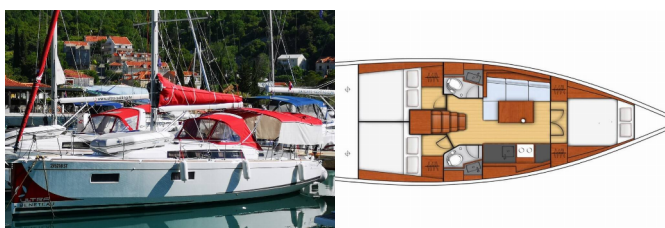

OCEANIS 38.1

Teodora (2022)

Allure Navis D.O.O. • Antuna Branka Šimića 33 • 21000 Split • Croatia

Phone: +385 95 502 0094

Phone 2: +385 99 844 2210

E-mail: info@allure-navis.com

Web: www.allure-navis.com

Yacht Base	Dubrovnik, Komolac, ACI Marina Dubrovnik, Croatia
Yacht ID	4475
Yacht Brands	Beneteau
Yacht Name	Teodora
Production Year	2022
Length	38 Ft
Cabins	3
Berths	6 + 2
WC/Shower	2

COMFORT: Bed linen, Cockpit cushions, Mosquito nets, Towels

DECK: Anchor winch remote control, Bathing platform, Bilge pump - Mechanic, Bimini top, Boat hook, Bosun's chair (Safe seat)(boatswain's chair), Cockpit table, Cockpit/stern, outside shower, Dinghy, Electric anchor windlass, Fenders, Gangway, Spare anchor (Reserve, Auxiliary anchor), Sprayhood, Teak cockpit, Teak seats in cockpit

ENTERTAINMENT: FUSION sound system, Indoor speakers, Outdoor speakers, Wi-Fi Internet

GALLEY: Freezer, Gas bottles, Hot water, Kitchen utensils (Galley equipment, cutlery), Oven, Refrigerator, Stove

INTERIOR: Electric fans in cabins

NAVIGATION: Autopilot, Binoculars, Compass, GPS chart plotter - cockpit, Navigation (Nautical) charts and nautical guide, Pilot book, Speedometer (Speed log), Wind instrument/Anemometer

SAFETY: Black Water Tank, Buoyant smoke signal, Distress signals, Fire axe, Fire extinguisher, First aid kit, Fog horn, Life belts (Safety harness), Life jackets, VHF radio

SAILS: Genoa, Lazy bag, Sails

YACHT ELECTRICS: Air Conditioning, Battery charger, Bilge pump - Electric, Heating, Service batteries, Shore connection 220 V, Solar panels