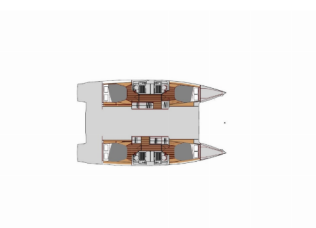

Yacht Base	Trogir, Yachtclub Seget (Marina Baotić), Croatia
Yacht ID	4471
Yacht Brands	Fountaine Pajot
Yacht Name	Magic Summer
Production Year	2022
Length	41 Ft
Cabins	4 + 2
Berths	8 + 2 + 2
WC/Shower	4