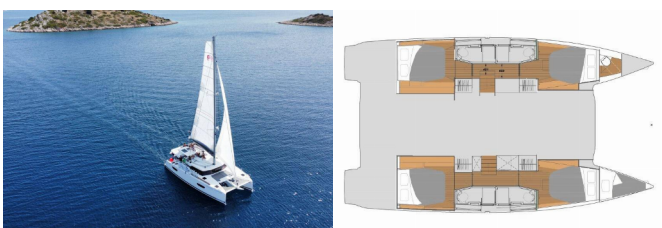

Yacht Base	Marina Zadar (ex. Tankercomerc), Croatia
Yacht ID	4469
Yacht Brands	Fountaine Pajot
Yacht Name	La Grange
Production Year	2022
Length	44 Ft
Cabins	4 + 1
Berths	8 + 1
Max Persons	9
WC/Shower	5