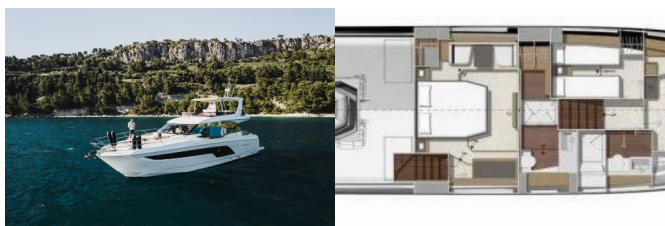

PRESTIGE 590

Shaft (2022)

Allure Navis D.O.O. • Antuna Branka Šimića 33 • 21000 Split • Croatia

Phone: +385 95 502 0094

Phone 2: +385 99 844 2210

E-mail: info@allure-navis.com

Web: www.allure-navis.com

Yacht Base	Marina Lav - Podstrana, Croatia
Yacht ID	4467
Yacht Brands	Jeanneau
Yacht Name	Shaft
Production Year	2022
Length	61 Ft
Cabins	3 + 1
Berths	6 + 1
WC/Shower	3

COMFORT: Mosquito nets

DECK: Anchor Delta, Bow sunbathing area, Dinghy, Fenders, Flybridge, Fridge on flybridge, Grill/Barbecue/Plancha, Hard Top Bimini, Hydraulic gangway, Hydraulic lifting swimming platform, Mooring ropes, Teak cockpit, Teak cockpit table with folding leaves

ENTERTAINMENT: Radio CD player, TV + DVD

GALLEY: Coffee machine, Ice maker, Refrigerator

INTERIOR: Ambient lighting, Electric toilet, Sofa, Washing machine

NAVIGATION: Autopilot, Bow thruster, GPS chart plotter, GPS on Fly, Joystick maneuver control, Radar

SAFETY: Search light, VHF radio

SAILS: Electric winch

YACHT ELECTRICS: Air Conditioning, Generator, Heating, Inverter