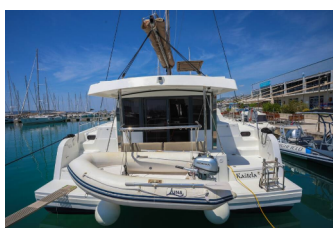

Web: [www.allure-navis.com](http://www.allure-navis.com)

<b>Yacht Base</b>	Marina Kastela, Croatia
<b>Yacht ID</b>	4464
<b>Yacht Brands</b>	Catana
<b>Yacht Name</b>	Tatinja
<b>Production Year</b>	2022
<b>Length</b>	40 Ft
<b>Cabins</b>	4
<b>Berths</b>	8 + 2
<b>Max Persons</b>	10
<b>WC/Shower</b>	4

**COMFORT:** Cockpit cushions, Sundeck cushions

**DECK:** Anchor light, Bar, Bilge pump - Mechanic, Cockpit light, Cockpit/stern, outside shower, Davit, Deck lights, Electric anchor windlass, Hard Top Bimini, Main anchor, Mooring Cleats, Spring cleats

**GALLEY:** Oven, Refrigerator, Stove

**INTERIOR:** LED lights

**NAVIGATION:** 2 blade fixed propeller, AIS, Autopilot, Compass, GPS chart plotter, LED Navigation lights, Wind/speed/depth instruments

**SAFETY:** Automatic Inflatable Life Jacket, Black Water Tank, Emergency tiller, Liferaft, VHF radio

**SAILS:** Electric winch, Lazy bag, Lazy jacks, Winch

**YACHT ELECTRICS:** Battery charger, Bilge pump - Electric, Inverter, Service batteries, USB sockets, Water heater