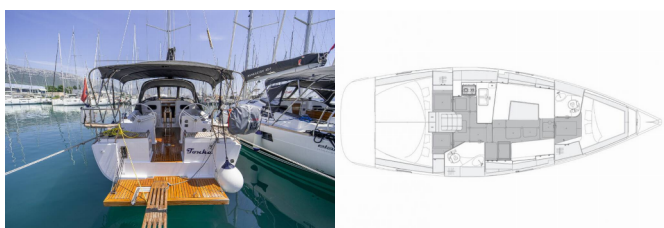

ELAN IMPRESSION 40.1

Tonka (2022)

Allure Navis D.O.O. • Antuna Branka Šimića 33 • 21000 Split • Croatia

Phone: +385 95 502 0094

Phone 2: +385 99 844 2210

E-mail: info@allure-navis.com

Web: www.allure-navis.com

Yacht Base	Marina Kastela, Croatia
Yacht ID	4449
Yacht Brands	Elan Marine
Yacht Name	Tonka
Production Year	2022
Length	39 Ft
Cabins	3
Berths	6 + 2
Max Persons	8
WC/Shower	2

COMFORT: Cockpit cushions, Sundeck cushions

DECK: Anchor chain counter, Anchor Delta, Bathing platform, Bimini top, Cockpit fridge, Cockpit grill, Electric anchor windlass, Grill/Barbecue/Plancha, Sprayhood, Teak cockpit

ENTERTAINMENT: Fusion radio, FUSION sound system, Indoor speakers, Outdoor speakers

GALLEY: Sink

INTERIOR: Convertible table in salon, Upholstery

NAVIGATION: Autopilot, Bow thruster, Complete navigation equipment, Navigation set

SAFETY: Black Water Tank, Extra water tank, Guard rail

SAILS: Lazy bag, Lazy jacks

YACHT ELECTRICS: 230 volt socket, Batteries, Battery charger, Heating, Inverter, USB sockets