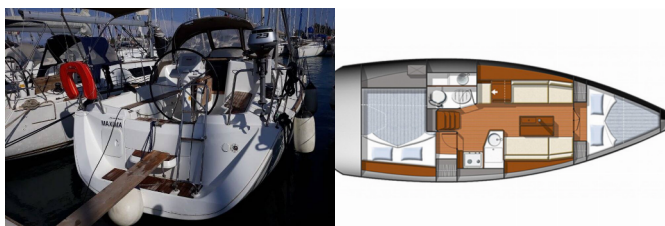

SUN ODYSSEY 33I

Maxima (2015)

Allure Navis D.O.O. • Antuna Branka Šimića 33 • 21000 Split • Croatia

Phone: +385 95 502 0094

Phone 2: +385 99 844 2210

E-mail: info@allure-navis.com

Web: www.allure-navis.com

Yacht Base	Corfu, Gouvia Marina, Greece
Yacht ID	443
Yacht Brands	Jeanneau
Yacht Name	Maxima
Production Year	2015
Length	33 Ft
Cabins	2
Berths	4 + 2
WC/Shower	1

COMFORT: Bed linen, Towels

DECK: Bimini top, Bosun's chair (Safe seat)(boatswain's chair), Cockpit table, Cockpit/stern, outside shower, Dinghy, Electric anchor windlass, Gangway, Main anchor, Main Deck Compass, Outboard engine, Sprayhood, Swimming ladder

ENTERTAINMENT: Diving mask, Outdoor speakers, Radio mp3 player

GALLEY: Gas bottles, Hot water, Kitchen utensils (Galley equipment, cutlery), Oven, Stove

INTERIOR: Barometer, Clock

NAVIGATION: Autopilot, Binoculars, Echosounder/Depthsounder, Electronic sea charts, GPS, GPS chart plotter, Hand bearing compass, Harbour guides, List of lights, Navigation/position Lights, Pilot book, Wind/speed/depth instruments, Windex

SAFETY: Black Water Tank, Distress flare box, Emergency tiller, EPIRB-Distress radio beacons, First aid kit, Flags QNC, Floating light, Horseshoe lifebuoy, Inflatable life raft, Life belts (Safety harness), Life jackets, Repair kit, Set of tools, Torch, VHF radio

YACHT ELECTRICS: Bilge pump - Electric, Plug 220V, 12 V