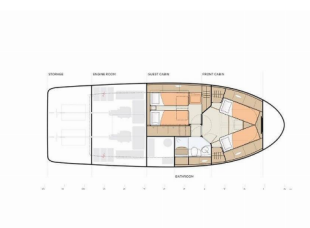

GREENLINE 40

Lady Elma (2022)

Allure Navis D.O.O. • Antuna Branka Šimića 33 • 21000 Split • Croatia

Phone: +385 95 502 0094

Phone 2: +385 99 844 2210

E-mail: info@allure-navis.com

Web: www.allure-navis.com

Yacht Base	Marina Kornati, Biograd, Croatia
Yacht ID	4379
Yacht Brands	Greenline
Yacht Name	Lady Elma
Production Year	2022
Length	39 Ft
Cabins	2
Berths	4 + 2
Max Persons	6
WC/Shower	1

COMFORT: Cockpit cushions, Sundeck cushions

DECK: Anchor with chain, Bathing platform, Cockpit table, Cockpit/stern, outside shower, Dinghy, Electric anchor windlass, Fenders, Main anchor, Main Deck Compass, Mooring ropes, Sea/Storm drogue anchor, Sun roof, Swimming ladder, Teak cockpit, Teak seats in cockpit