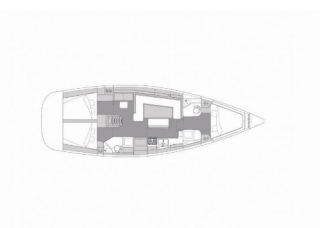

Yacht Base Marina Kornati, Biograd, Croatia

Yacht ID 4368

Yacht Brands Elan Marine

Yacht Name Ianira

Production Year 2021

Length 44 Ft

Cabins 3

Berths 6 + 2

WC/Shower 2

COMFORT: Cockpit cushions

DECK: Anchor with chain, Bathing platform, Bimini top, Bosun's chair (Safe seat)(boatswain's chair), Cockpit fridge, Cockpit grill, Cockpit table, Cockpit/stern, outside shower, Dinghy, Electric anchor windlass, Fenders, Mooring ropes, Sea/Storm drogue anchor, Spare anchor (Reserve, Auxiliary anchor), Sprayhood, Teak cockpit