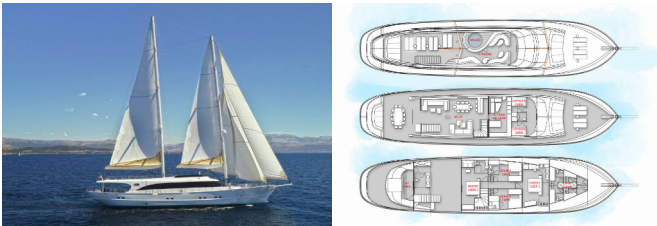

ACAPELLA

Acapella (2021)

Allure Navis D.O.O. • Antuna Branka Šimića 33 • 21000 Split • Croatia

Phone: +385 95 502 0094

Phone 2: +385 99 844 2210

E-mail: info@allure-navis.com

Web: www.allure-navis.com

Yacht Base	Split Harbour, Croatia
Yacht ID	4367
Yacht Brands	Custom Made
Yacht Name	Acapella
Production Year	2021
Length	161 Ft
Cabins	5
Berths	10 + 2
Max Persons	12
WC/Shower	6

COMFORT: Sundeck beds

DECK: Aft lounge area, Dinghy with outboard engine, Flybridge, Forward lounge area, Gangway, Hydraulic lifting swimming platform, Jacuzzi, Side bimini sunshades

ENTERTAINMENT: Bluetooth player, Floating mats, Ipad and Iphone connection, LCD TV + DVD, Radio CD mp3 player, Ringo, Seabob, Snorkeling equipment, Stand up paddle (SUP), Towables, TV, Water tube, Wi-Fi Internet