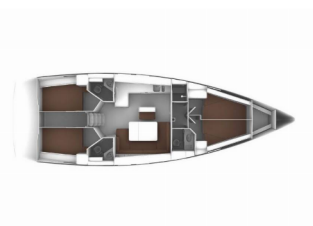

Yacht Base	Marina Hramina, Murter, Croatia
Yacht ID	436
Yacht Brands	Bavaria
Yacht Name	MH 54
Production Year	2015
Length	47 Ft
Cabins	4
Berths	8 + 1
Max Persons	9
WC/Shower	3

COMFORT: Bed linen, Blankets, Pillows, Towels

DECK: Anchor with chain, Bathing platform, Bilge pump - Mechanic, Bimini top, Boat hook, Bosun's chair (Safe seat) (boatswain's chair), Cockpit table, Cockpit/stern, outside shower, Deck brush, Dinghy, Electric anchor windlass, Fenders, Fuel funnel, Gangway, Impeller, Jerry cans for diesel, Main Deck Compass, Mooring ropes, Plastic bucket, Reserve motor oil, Sprayhood, Swimming ladder, Teak cockpit, Water hose, Winch handles