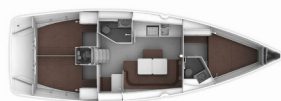

Web: [www.allure-navis.com](http://www.allure-navis.com)

**DECK:** Bimini top, Cockpit table, Cockpit/stern, outside shower, Dinghy, Electric anchor windlass, Sprayhood, Teak cockpit

**ENTERTAINMENT:** Outdoor speakers, Radio, TV