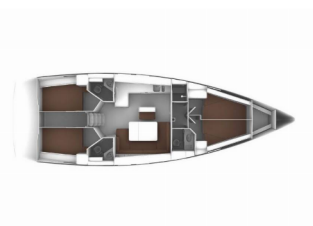

Yacht Base	Marina Hramina, Murter, Croatia
Yacht ID	434
Yacht Brands	Bavaria
Yacht Name	MH 52
Production Year	2015
Length	47 Ft
Cabins	4
Berths	8 + 1
Max Persons	9
WC/Shower	3

COMFORT: Bed linen, Blankets, Pillows, Towels

DECK: Anchor with chain, Bathing platform, Bilge pump - Mechanic, Bimini top, Boat hook, Bosun's chair (Safe seat) (boatswain's chair), Cockpit table, Cockpit/stern, outside shower, Deck brush, Dinghy, Electric anchor windlass, Fenders, Fuel funnel, Gangway, Impeller, Jerry cans for diesel, Main Deck Compass, Mooring ropes, Plastic bucket, Reserve motor oil, Sprayhood, Swimming ladder, Teak cockpit, Water hose, Winch handles