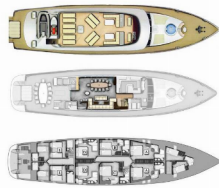

Web: [www.allure-navis.com](http://www.allure-navis.com)

<b>Yacht Base</b>	Split Harbour, Croatia
<b>Yacht ID</b>	4335
<b>Yacht Brands</b>	Unknown
<b>Yacht Name</b>	Navilux
<b>Production Year</b>	2011
<b>Length</b>	122 Ft
<b>Cabins</b>	6
<b>Berths</b>	12
<b>WC/Shower</b>	7

**COMFORT:** Sun mattresses

**DECK:** Aft lounge area, Bathing platform, Cockpit/stern, outside shower, Dinghy with outboard engine, Gangway, Grill/Barbecue/Plancha, Jacuzzi, Side bimini sunshades, Swimming ladder