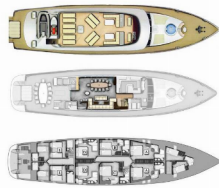

Web: [www.allure-navis.com](http://www.allure-navis.com)

**COMFORT:** Sun mattresses

**DECK:** Aft lounge area, Bathing platform, Cockpit/stern, outside shower, Dinghy with outboard engine, Gangway, Grill/Barbecue/Plancha, Jacuzzi, Side bimini sunshades, Swimming ladder

**GALLEY:** Dishwasher, Freezer, Ice maker

**INTERIOR:** Safe, Toilet paper

**SAFETY:** VHF radio

**YACHT ELECTRICS:** Air Conditioning

<b>Yacht Base</b>	Split Harbour, Croatia
<b>Yacht ID</b>	4335
<b>Yacht Brands</b>	Unknown
<b>Yacht Name</b>	Navilux
<b>Production Year</b>	2011
<b>Length</b>	122 Ft
<b>Cabins</b>	6
<b>Berths</b>	12
<b>WC/Shower</b>	7