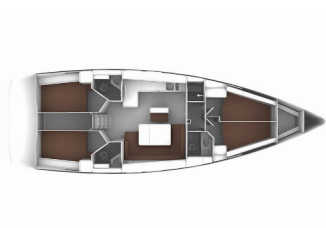

Yacht Base	Marina Hramina, Murter, Croatia
Yacht ID	433
Yacht Brands	Bavaria
Yacht Name	MH 51
Production Year	2015
Length	47 Ft
Cabins	4
Berths	8 + 1
Max Persons	9
WC/Shower	3

COMFORT: Bed linen, Blankets, Pillows, Towels

DECK: Anchor with chain, Bathing platform, Bilge pump - Mechanic, Bimini top, Boat hook, Bosun's chair (Safe seat) (boatswain's chair), Cockpit table, Cockpit/stern, outside shower, Deck brush, Dinghy, Electric anchor windlass, Fenders, Fuel funnel, Gangway, Impeller, Jerry cans for diesel, Main Deck Compass, Mooring ropes, Plastic bucket, Reserve motor oil, Sprayhood, Swimming ladder, Teak cockpit, Water hose, Winch handles