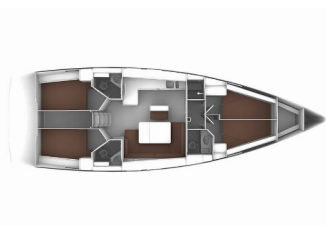

Yacht Base	Marina Hramina, Murter, Croatia
Yacht ID	431
Yacht Brands	Bavaria
Yacht Name	MH 49
Production Year	2015
Length	47 Ft
Cabins	4
Berths	8 + 1
Max Persons	9
WC/Shower	3

COMFORT: Bed linen, Blankets, Pillows, Towels

DECK: Anchor with chain, Bathing platform, Bilge pump - Mechanic, Bimini top, Boat hook, Bosun's chair (Safe seat) (boatswain's chair), Cockpit table, Cockpit/stern, outside shower, Deck brush, Dinghy, Electric anchor windlass, Fenders, Fuel funnel, Gangway, Impeller, Jerry cans for diesel, Main Deck Compass, Mooring ropes, Plastic bucket, Reserve motor oil, Sprayhood, Swimming ladder, Teak cockpit, Water hose, Winch handles