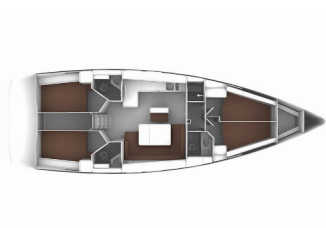

Yacht Base	Marina Hramina, Murter, Croatia
Yacht ID	431
Yacht Brands	Bavaria
Yacht Name	MH 49
Production Year	2015
Length	47 Ft
Cabins	4
Berths	8 + 1
Max Persons	9
WC/Shower	3

COMFORT: Bed linen, Blankets, Pillows, Towels

DECK: Anchor with chain, Bathing platform, Bilge pump - Mechanic, Bimini top, Boat hook, Bosun's chair (Safe seat) (boatswain's chair), Cockpit table, Cockpit/stern, outside shower, Deck brush, Dinghy, Electric anchor windlass, Fenders, Fuel funnel, Gangway, Impeller, Jerry cans for diesel, Main Deck Compass, Mooring ropes, Plastic bucket, Reserve motor oil, Sprayhood, Swimming ladder, Teak cockpit, Water hose, Winch handles